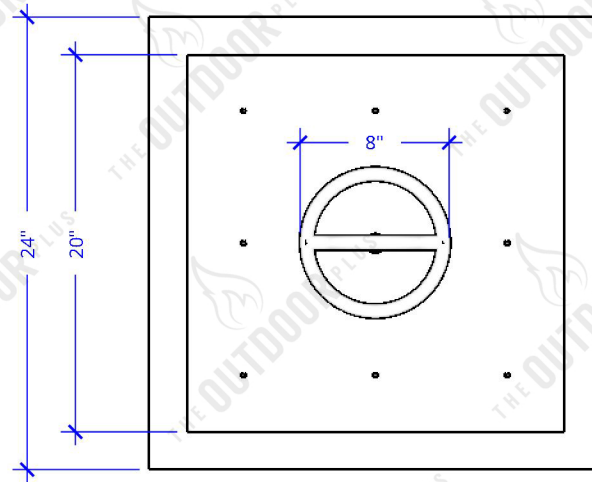

ISOMETRIC VIEW

TOP VIEW

FRONT VIEW

RIGHT VIEW

24" Maya Hammered Copper Fire Bowl - Match Lit

SKU	OPT-103-SQ24
Material	COPPER
Finish	HAMMERED PATINA COPPER
Gas Type	NG OR LP
Weight	APPROX. 15 LBS
BTUs	65,000
Sugg. Fire Glass	APPROX. 50 LBS.