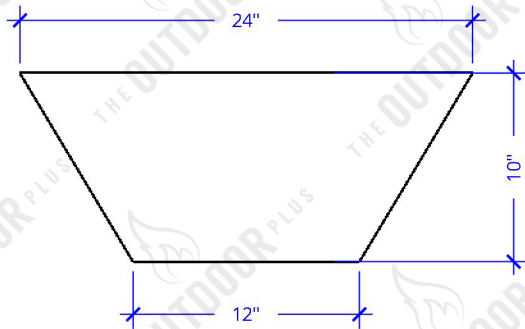

ISOMETRIC VIEW

TOP VIEW

FRONT VIEW

RIGHT VIEW

24" Maya Hammered Copper Fire Bowl - Match Lit

SKU	OPT-103-SQ24
Material	COPPER
Finish	HAMMERED PATINA COPPER
Gas Type	NG OR LP
Weight	APPROX. 15 LBS
BTUs	65,000
Sugg. Fire Glass	APPROX. 50 LBS.