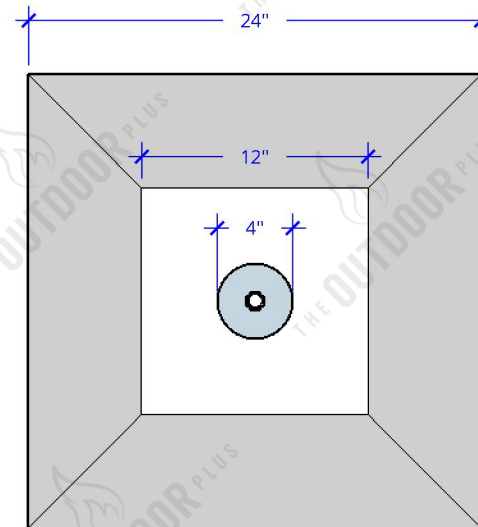

ISOMETRIC VIEW

TOP VIEW

FRONT VIEW

RIGHT VIEW

24" Maya Hammered Copper Fire Bowl - Match Lit

SKU	OPT-103-SQ24
Material	COPPER
Finish	HAMMERED PATINA COPPER
Gas Type	NG OR LP
Weight	APPROX. 15 LBS
BTUs	65,000
Sugg. Fire Glass	APPROX. 50 LBS.